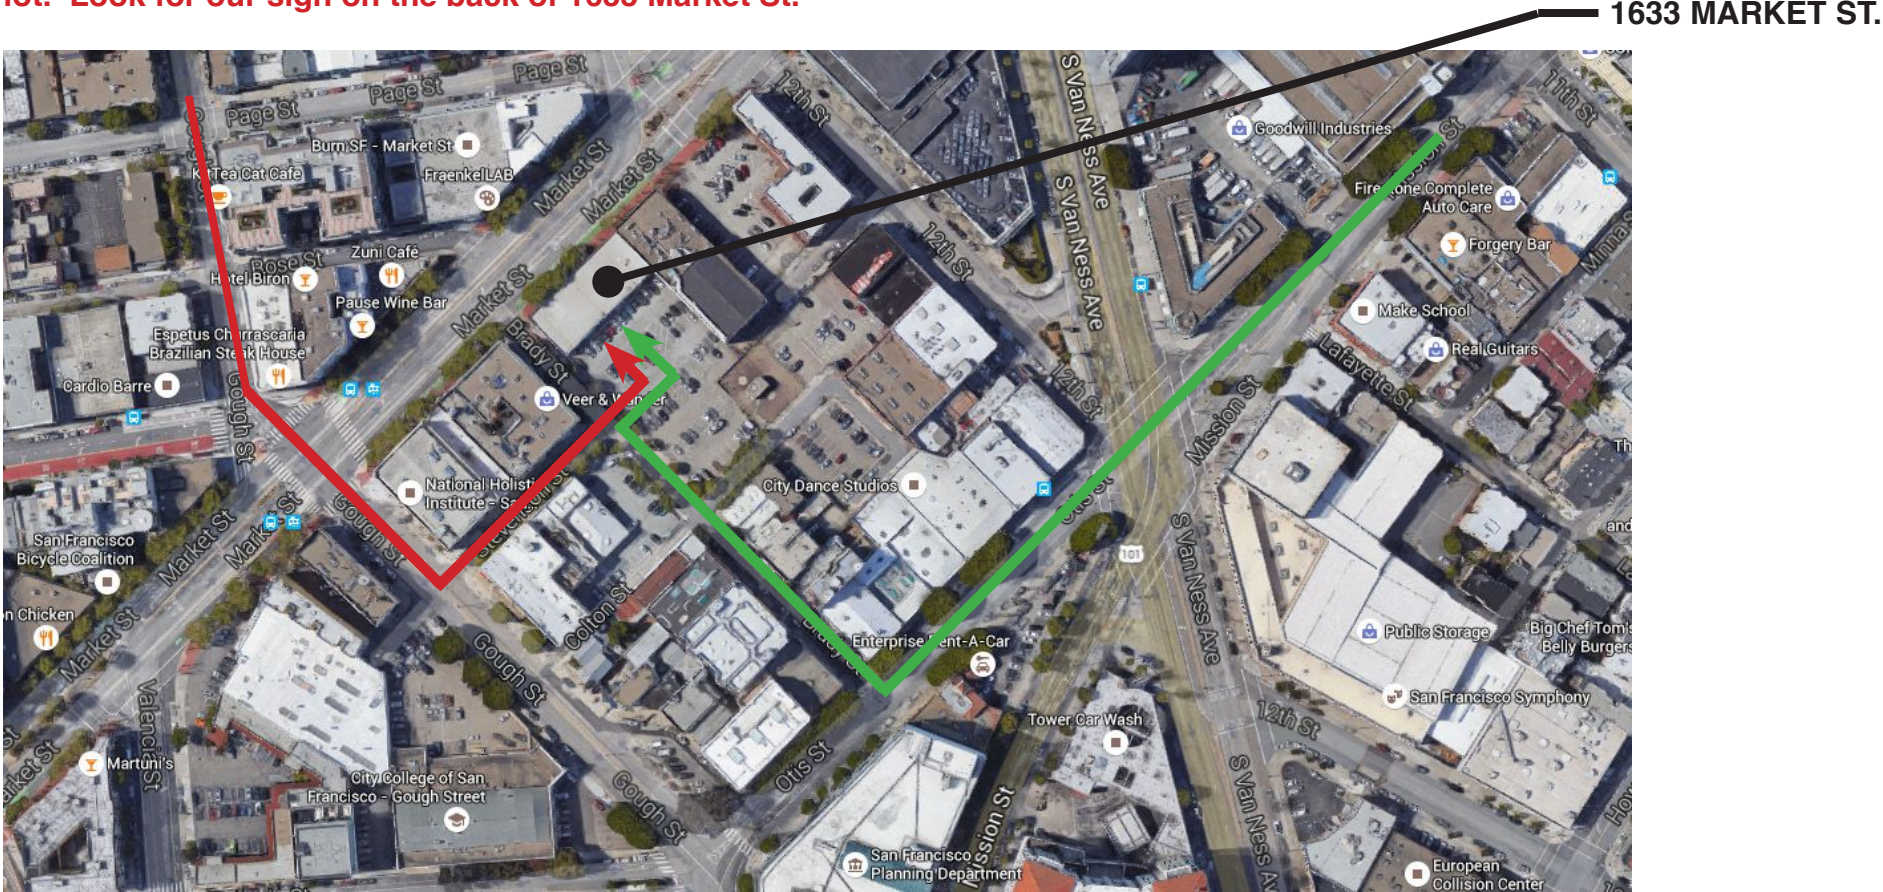

**Our studio entrance is through the parking lot behind 1633 Market Street. Please come directly to our studio entrance. Do not ring the bell at 1633 Market Street. Thank You!**

**If approaching from the east on Mission St.: Cross South Van Ness Ave and continue onto Otis St. Turn right on Brady St. At the stop sign at Stevenson St, turn right into the parking lot. Look for our sign on the back of 1633 Market St.**

**If approaching from the north on Gough St.: Cross Market St and immediately turn left on Stevenson St. At the stop sign at the end of Stevenson St, continue across Brady St into the parking lot. Look for our sign on the back of 1633 Market St.**