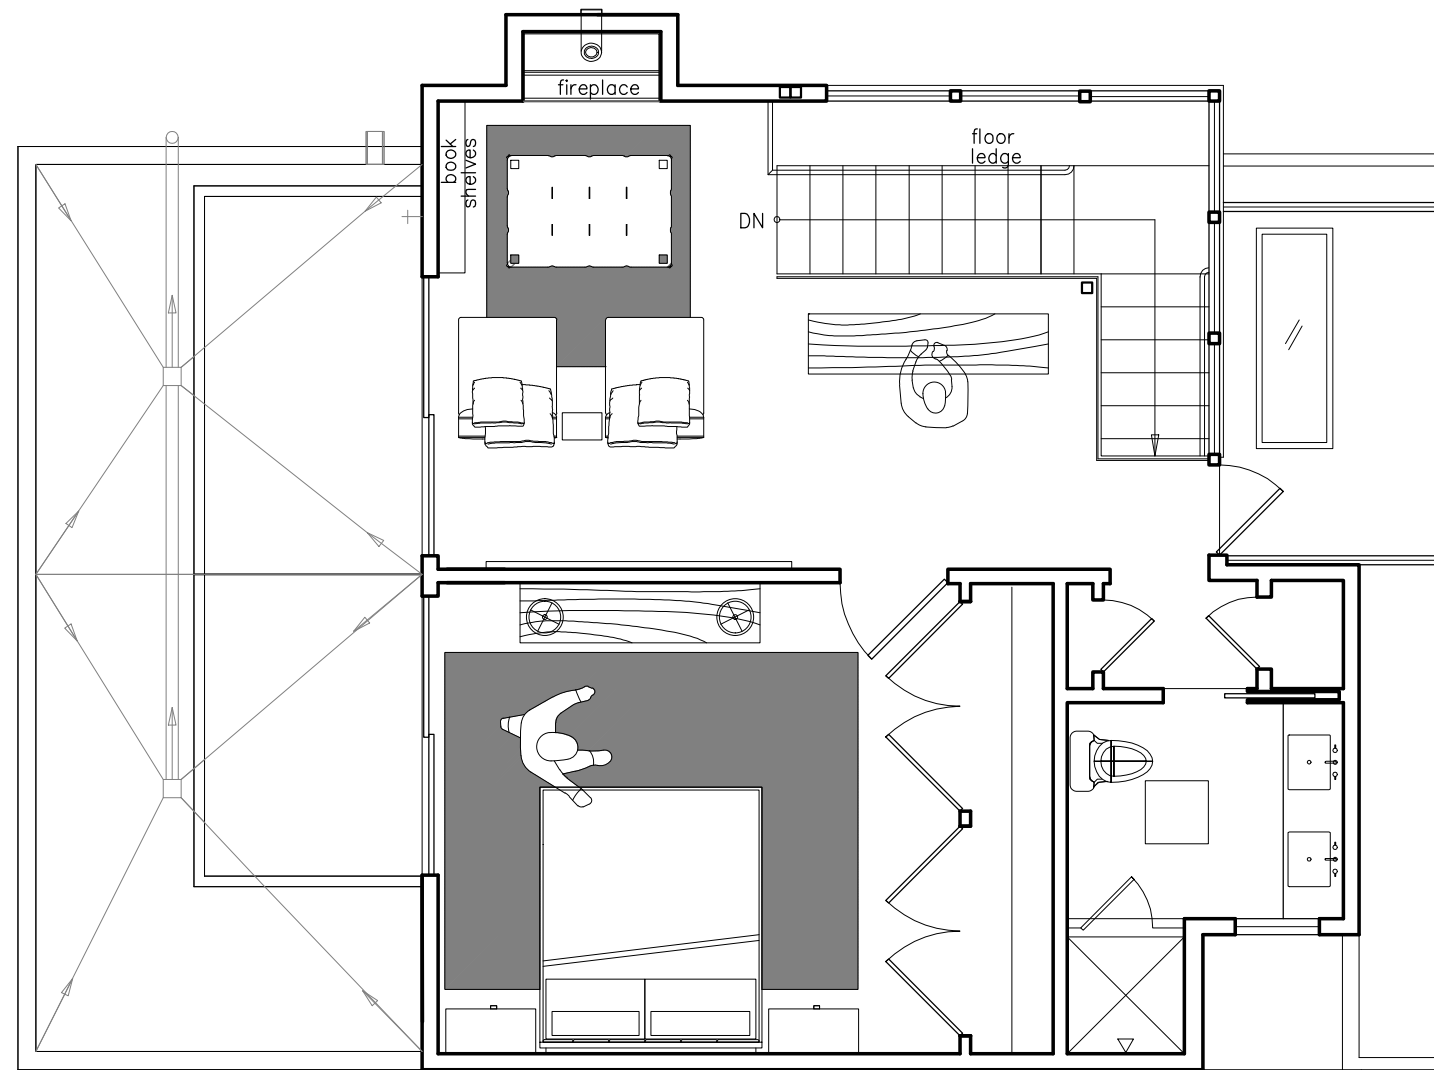

HUDSON RESIDENCE
SAN FRANCISCO, CALIFORNIA

LOWER UNIT - OPTION A

gamble + DESIGN

HUDSON RESIDENCE
SAN FRANCISCO, CALIFORNIA

LOWER UNIT - OPTION B

gamble + DESIGN

HUDSON RESIDENCE
SAN FRANCISCO, CALIFORNIA

MAIN UNIT - 1ST FLOOR - OPTION A

gamble + DESIGN

half height wall for head board and night stand

HUDSON RESIDENCE
SAN FRANCISCO, CALIFORNIA

MAIN UNIT - 1ST FLOOR - OPTION B

gamble + DESIGN

HUDSON RESIDENCE
SAN FRANCISCO, CALIFORNIA

MAIN UNIT - 2ND FLOOR - OPTION A

gamble DESIGN

HUDSON RESIDENCE
SAN FRANCISCO, CALIFORNIA

MAIN UNIT - 2ND FLOOR - OPTION B

gamble + DESIGN