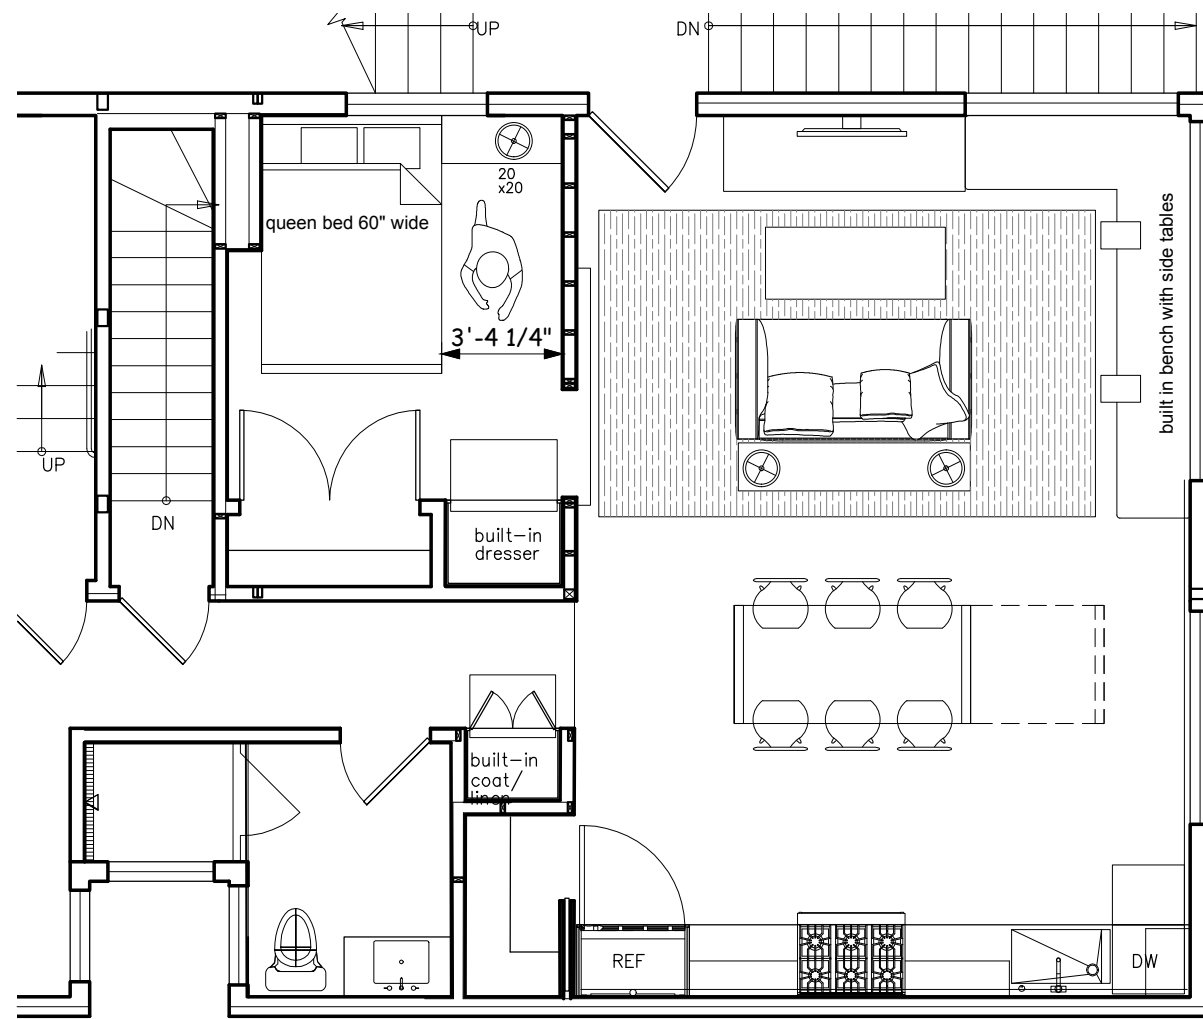

HUDSON RESIDENCE
SAN FRANCISCO, CALIFORNIA

LOWER UNIT - OPTION A

gamble + DESIGN

HUDSON RESIDENCE
SAN FRANCISCO, CALIFORNIA

LOWER UNIT - OPTION B

gamble + DESIGN

HUDSON RESIDENCE
SAN FRANCISCO, CALIFORNIA

MAIN UNIT - 1ST FLOOR - OPTION A

gamble + DESIGN

half height wall for head board and night stand

HUDSON RESIDENCE
SAN FRANCISCO, CALIFORNIA

MAIN UNIT - 1ST FLOOR - OPTION B

gamble + DESIGN

HUDSON RESIDENCE
SAN FRANCISCO, CALIFORNIA

MAIN UNIT - 2ND FLOOR - OPTION A

gamble DESIGN

HUDSON RESIDENCE
SAN FRANCISCO, CALIFORNIA

MAIN UNIT - 2ND FLOOR - OPTION B

gamble + DESIGN