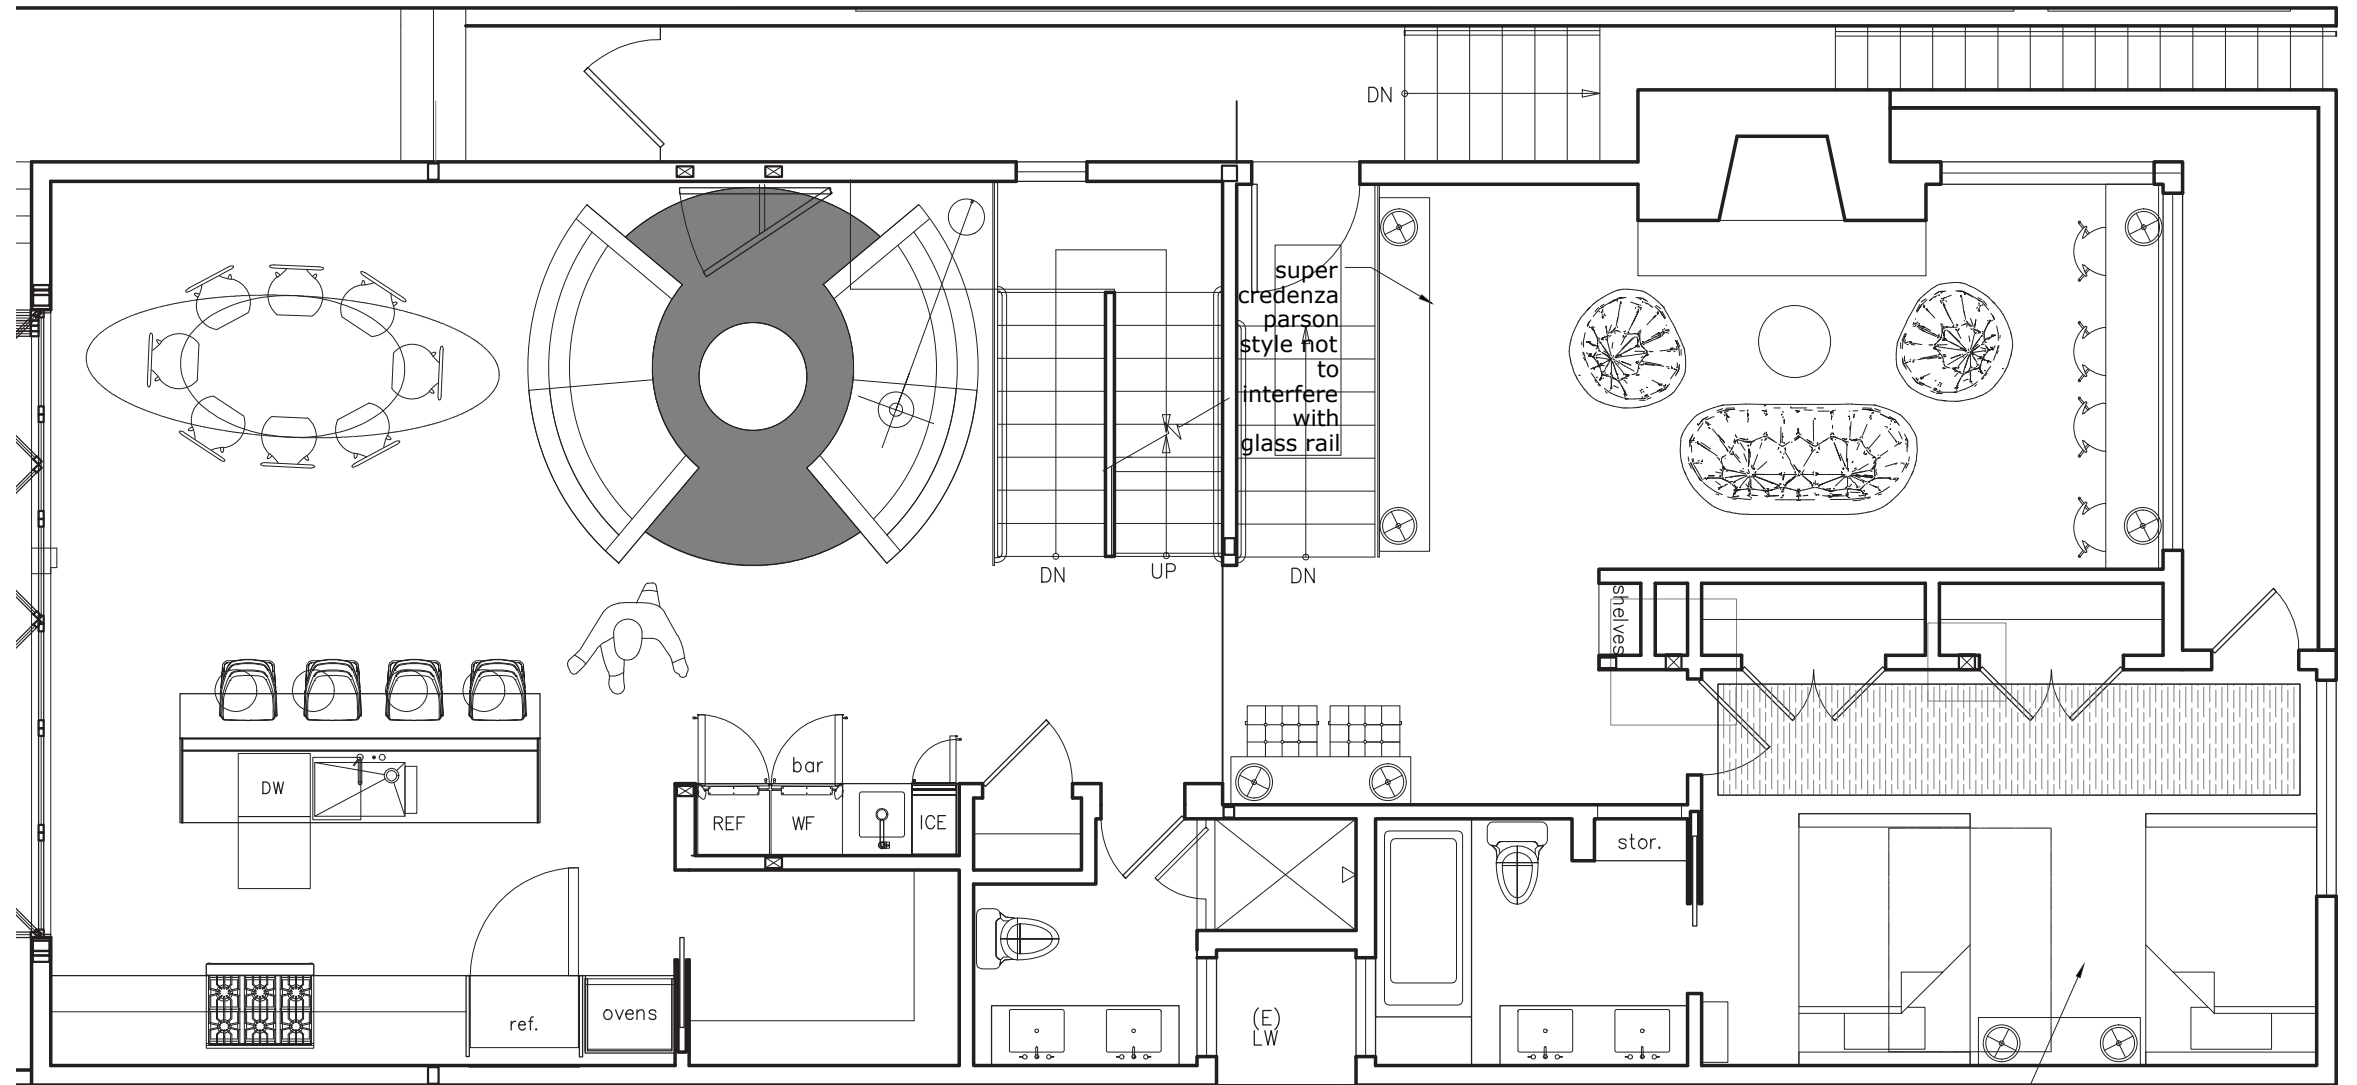

HUDSON RESIDENCE
SAN FRANCISCO, CALIFORNIA

LOWER UNIT - OPTION A

gamble + DESIGN

HUDSON RESIDENCE
SAN FRANCISCO, CALIFORNIA

LOWER UNIT - OPTION B

gamble + DESIGN

HUDSON RESIDENCE
SAN FRANCISCO, CALIFORNIA

MAIN UNIT - 1ST FLOOR - OPTION A

gamble + DESIGN

half height wall for head board and night stand

HUDSON RESIDENCE
SAN FRANCISCO, CALIFORNIA

MAIN UNIT - 1ST FLOOR - OPTION B

gamble + DESIGN

HUDSON RESIDENCE
SAN FRANCISCO, CALIFORNIA

MAIN UNIT - 2ND FLOOR - OPTION A

gamble DESIGN

HUDSON RESIDENCE
SAN FRANCISCO, CALIFORNIA

MAIN UNIT - 2ND FLOOR - OPTION B

gamble + DESIGN