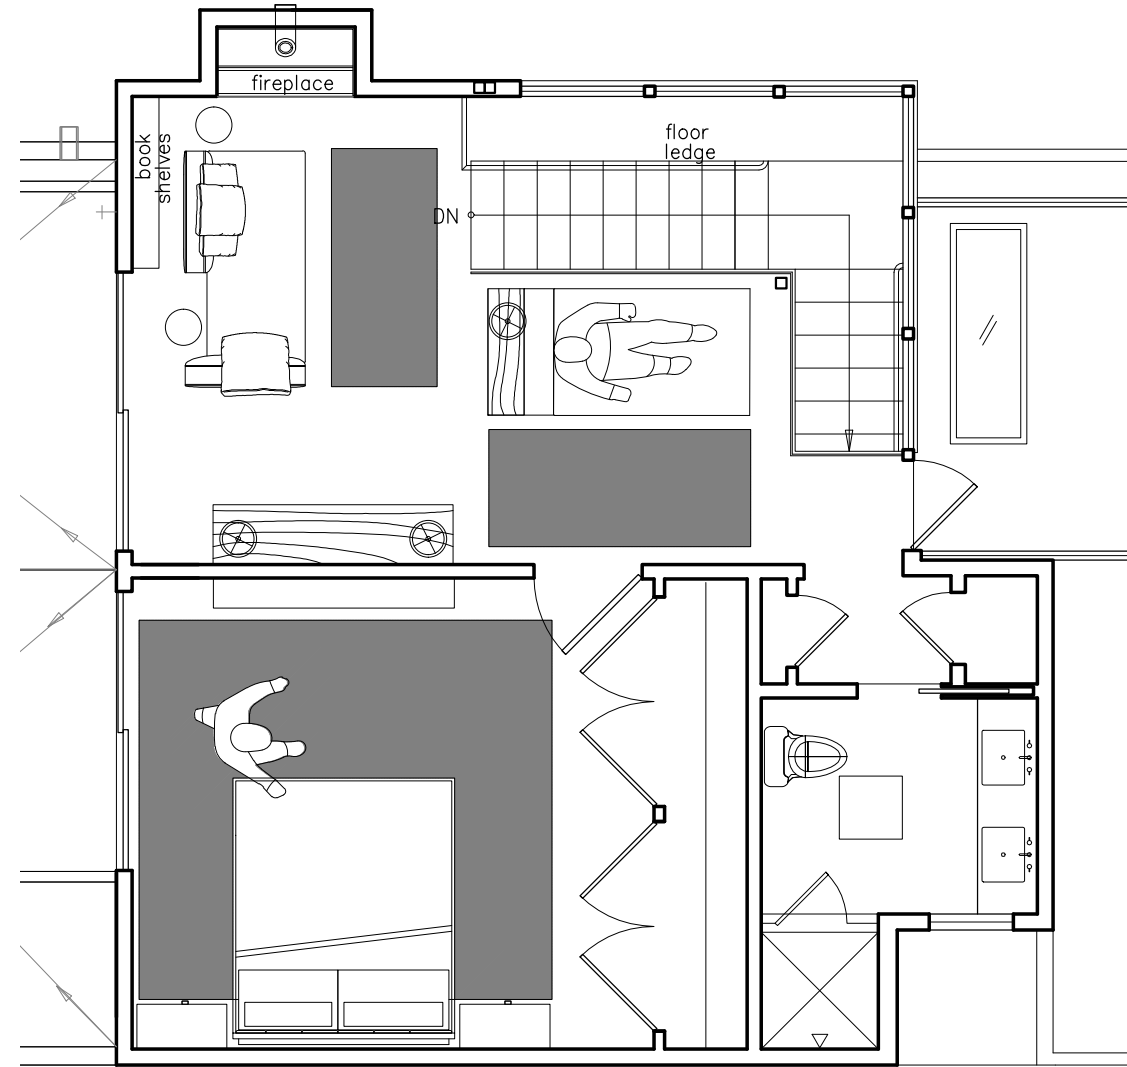

HUDSON RESIDENCE
SAN FRANCISCO, CALIFORNIA

LOWER UNIT - OPTION A

gamble + DESIGN

HUDSON RESIDENCE
SAN FRANCISCO, CALIFORNIA

LOWER UNIT - OPTION B

gamble + DESIGN

HUDSON RESIDENCE
SAN FRANCISCO, CALIFORNIA

MAIN UNIT - 1ST FLOOR - OPTION A

gamble + DESIGN

half height wall for head board and night stand

HUDSON RESIDENCE
SAN FRANCISCO, CALIFORNIA

MAIN UNIT - 1ST FLOOR - OPTION B

gamble + DESIGN

HUDSON RESIDENCE
SAN FRANCISCO, CALIFORNIA

MAIN UNIT - 2ND FLOOR - OPTION A

gamble DESIGN

HUDSON RESIDENCE
SAN FRANCISCO, CALIFORNIA

MAIN UNIT - 2ND FLOOR - OPTION B

gamble + DESIGN