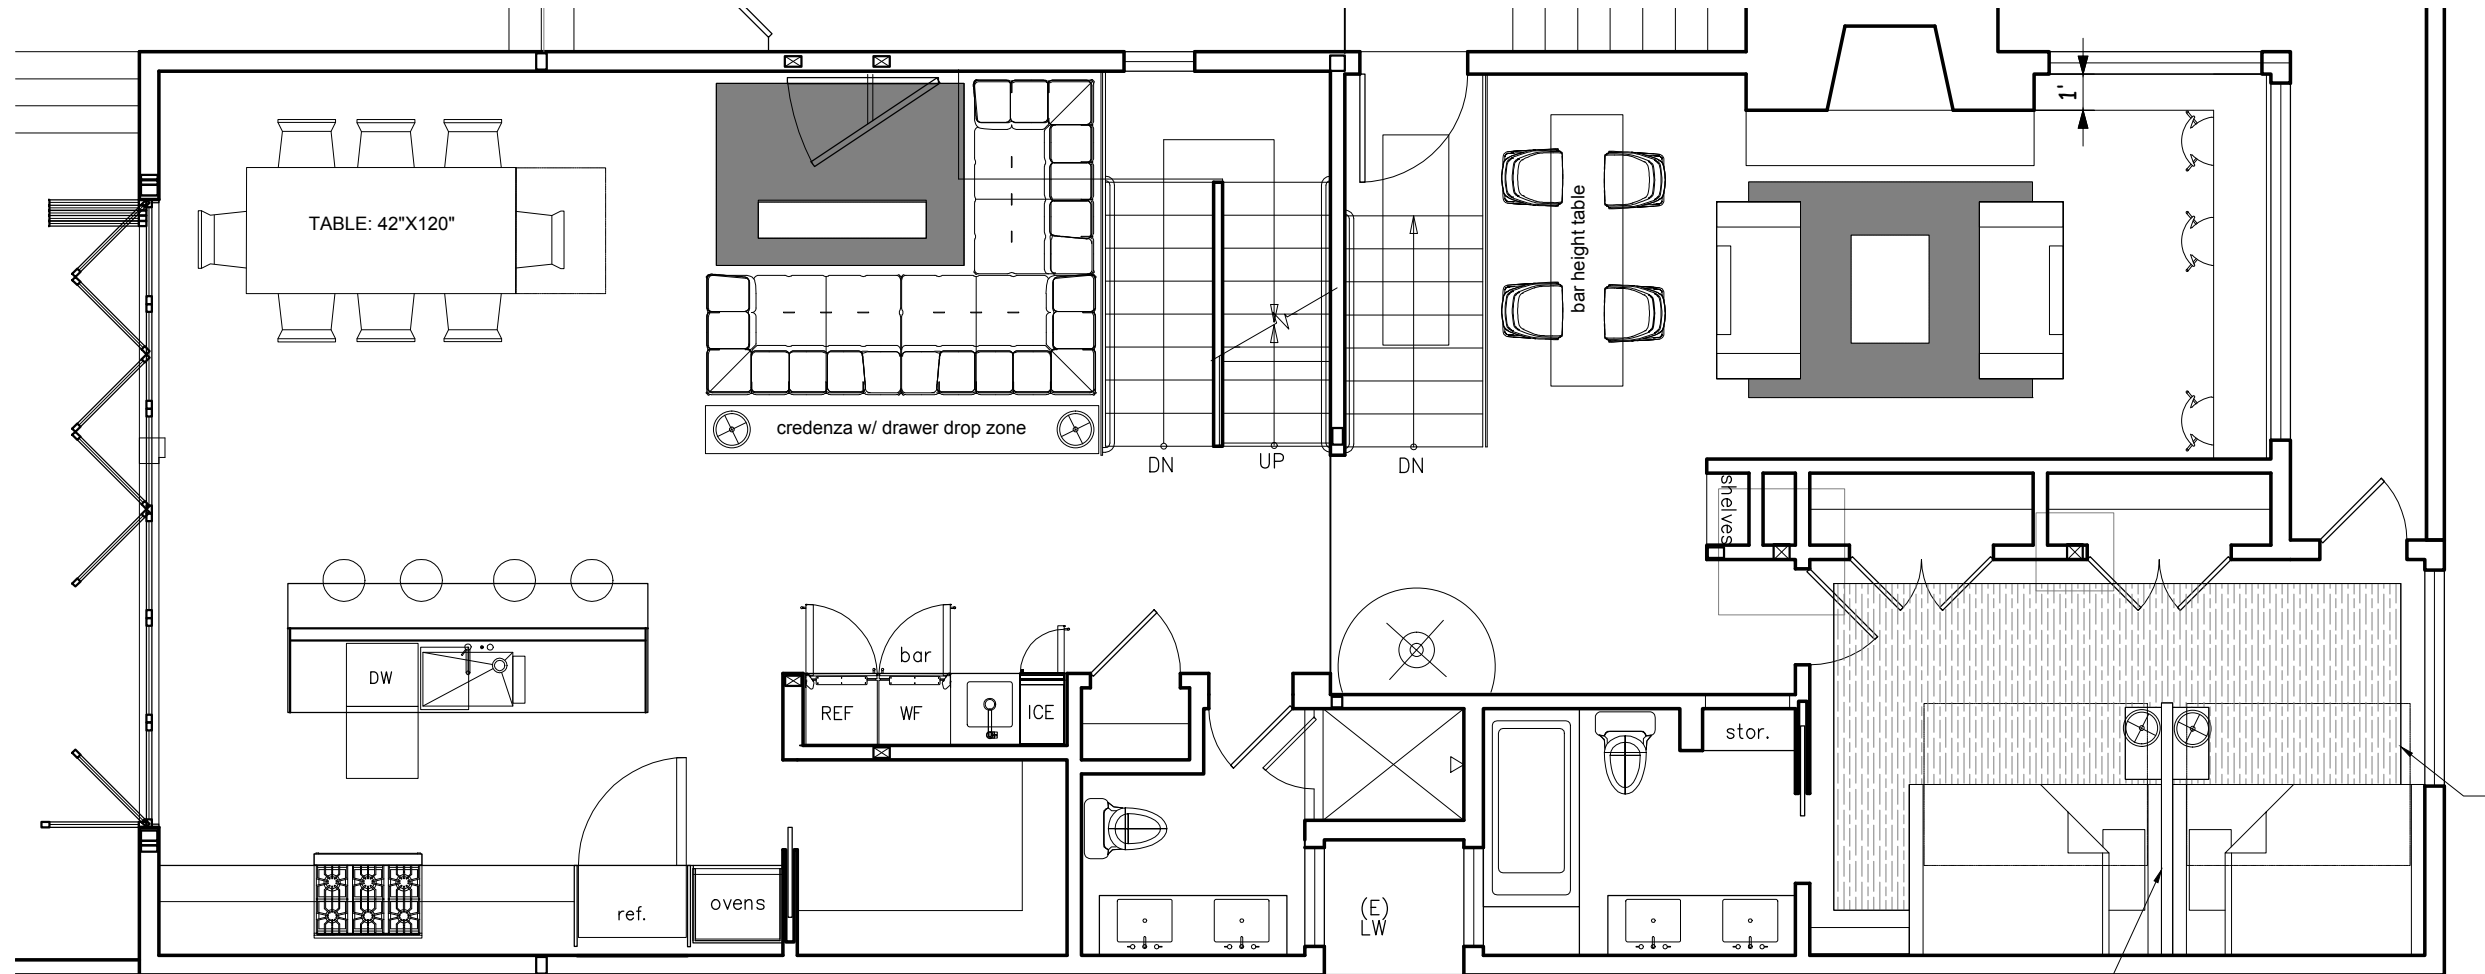

HUDSON RESIDENCE
SAN FRANCISCO, CALIFORNIA

LOWER UNIT - OPTION A

gamble + DESIGN

HUDSON RESIDENCE
SAN FRANCISCO, CALIFORNIA

LOWER UNIT - OPTION B

gamble + DESIGN

HUDSON RESIDENCE
SAN FRANCISCO, CALIFORNIA

MAIN UNIT - 1ST FLOOR - OPTION A

gamble + DESIGN

half height wall for head board and night stand

HUDSON RESIDENCE
SAN FRANCISCO, CALIFORNIA

MAIN UNIT - 1ST FLOOR - OPTION B

gamble + DESIGN

HUDSON RESIDENCE
SAN FRANCISCO, CALIFORNIA

MAIN UNIT - 2ND FLOOR - OPTION A

gamble DESIGN

HUDSON RESIDENCE
SAN FRANCISCO, CALIFORNIA

MAIN UNIT - 2ND FLOOR - OPTION B

gamble + DESIGN